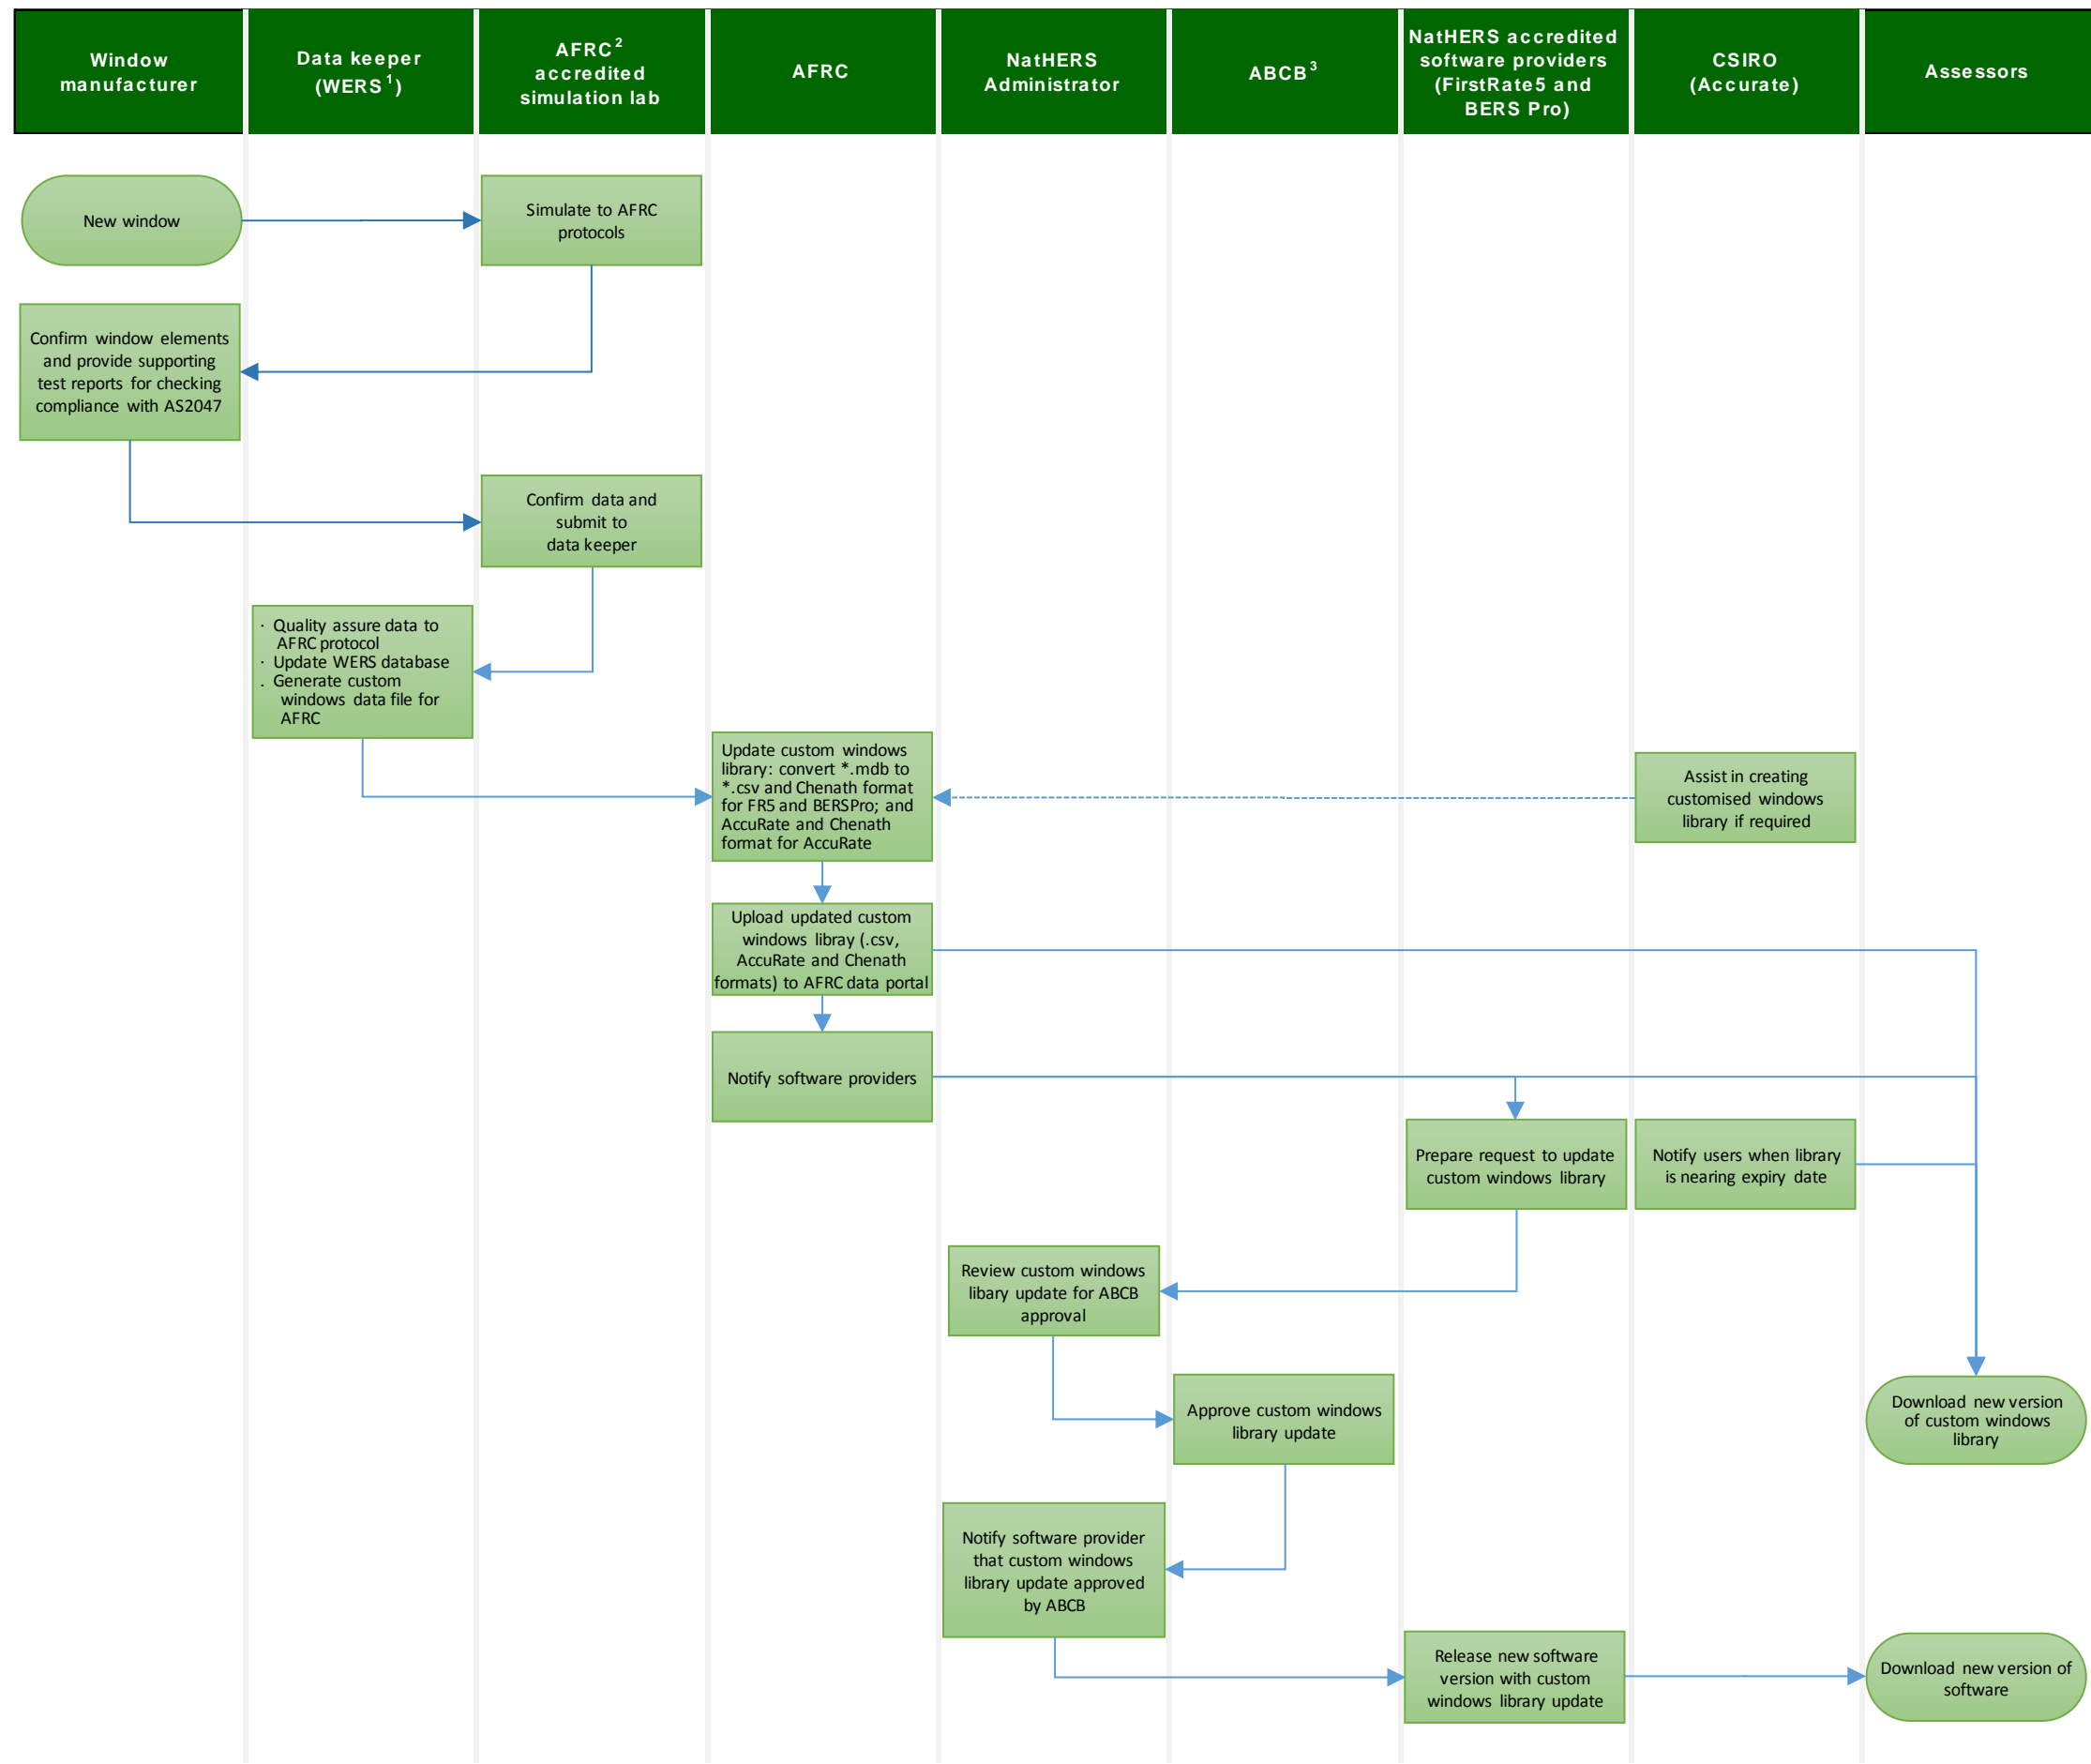

## Overview to incorporating new windows in NatHERS accredited software (25 June 2018)

1. WERS - Window Energy Rating Scheme. WERS is one of many data keepers, holding 95% of residential window manufacturer datasets. The data can only be used by WERS members

2. AFRC - Australian Fenestration Rating Council

3. ABCB - Australian Building Codes Board

4. AAO - Assessor Accrediting Organisation